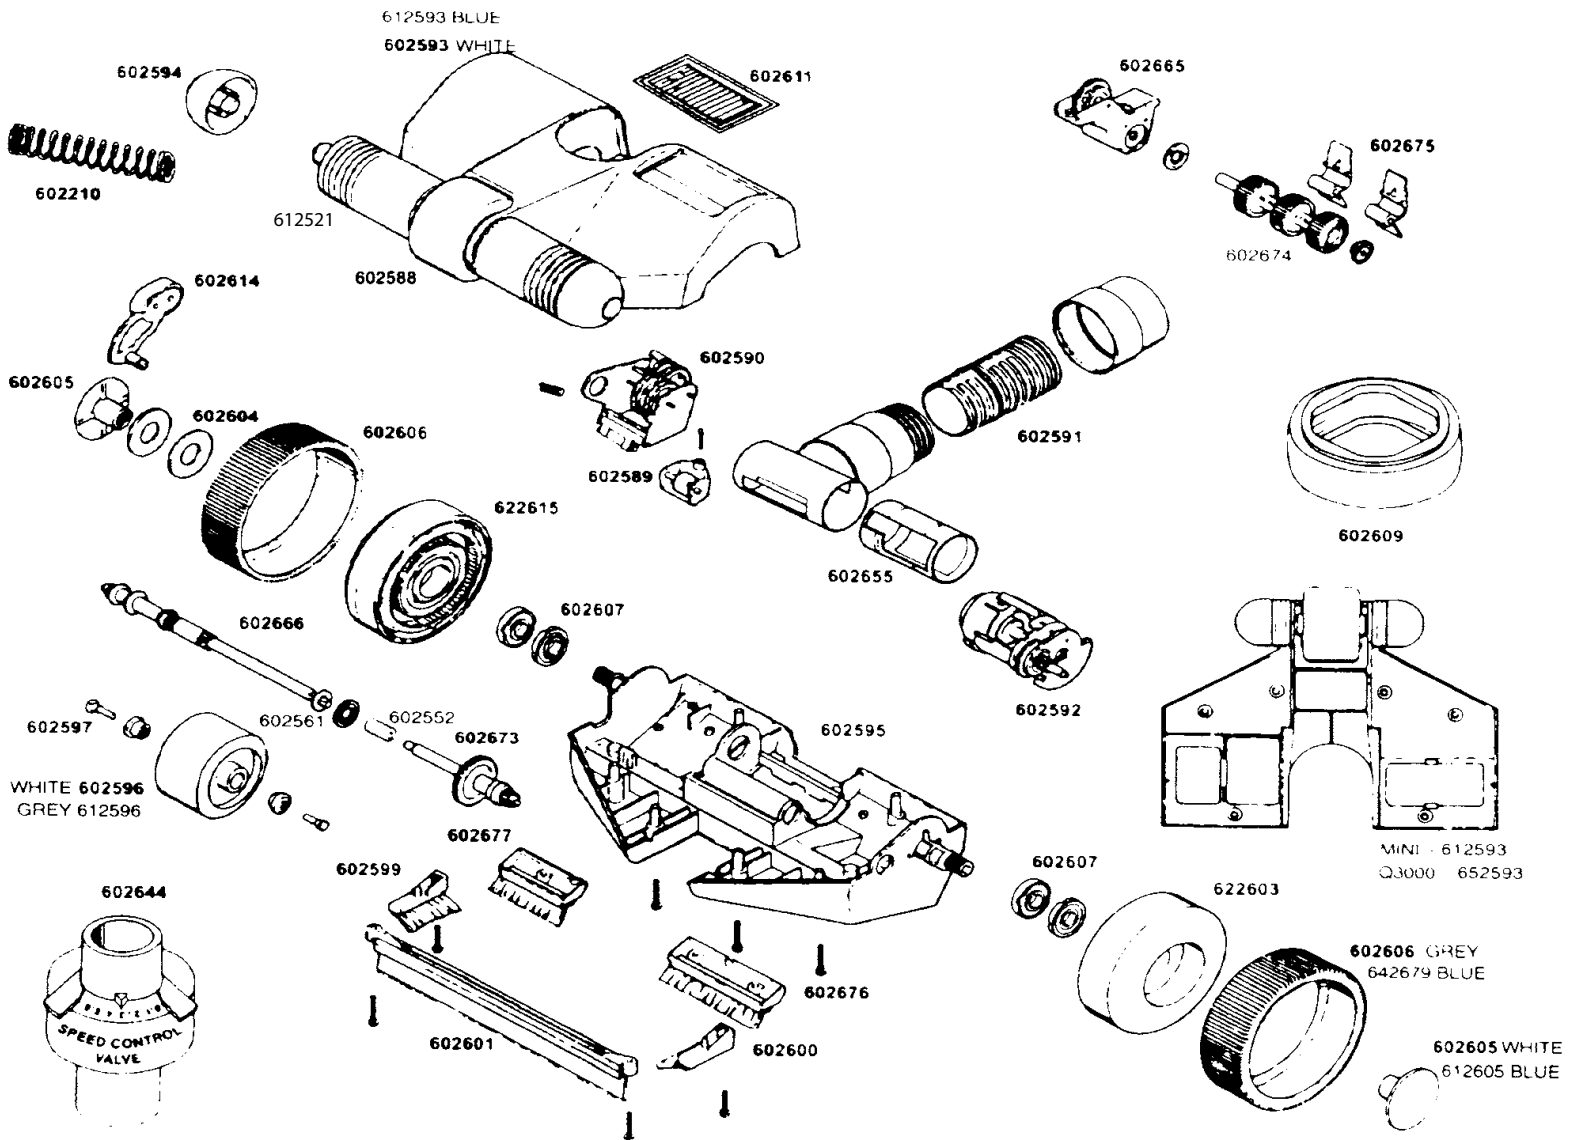

Leaf Wizard®/Max-i-Vac®/Mini-Vac/ 3000/Hydrosweep®/TurboSweep®

Rainbow Pool Products

PO Box 2388, Mansfield Qld 4122

Telephone STD 61-7-3849 5385

Facsimile STD 61-7-3849 5384

Email: info@rainbowpoolproducts.com.au

Web: www.rainbowpoolproducts.com.au